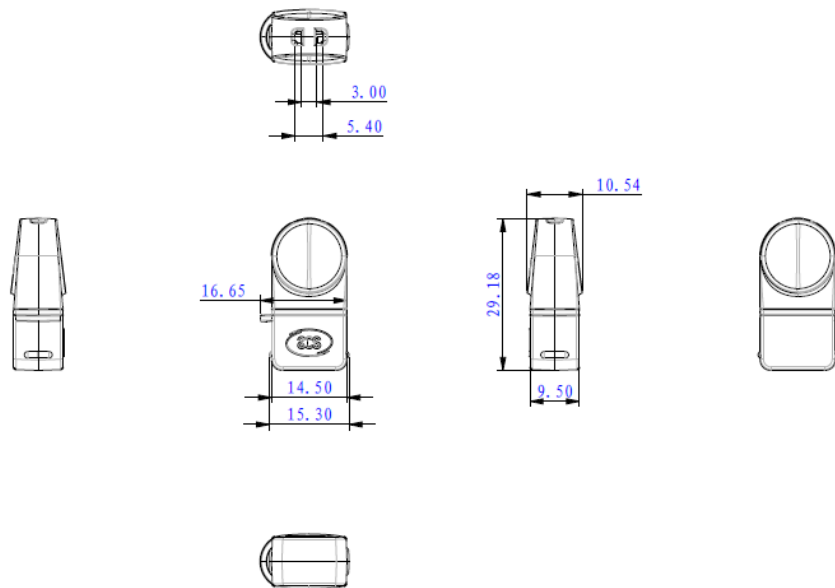

TECHNICAL SPECIFICATIONS

ACOS5-EVO Cryptographic Smart Card Module	
Memory Size	192KB
Endurance	500,000 write/erase cycles
Data Retention	30 years
Cryptographic Capability	- ECC: P-224/P-256/P-384/P-521 - RSA: up to 4096 bits - AES: 128/192/256 bits (ECB, CBC) - DES/3DES: 56/112/168-bits (ECB, CBC) - MAC: CMAC (3DES, AES), CBC-MAC (DES/3DES, AES)
Hashing Capability	SHA1, SHA224, SHA256, SHA384, SHA512
Host Interface	
Protocol	USB CCID
Connector Type	Standard Type-A
Speed	USB 2.0 Full Speed (12Mbps)
Certifications	
Certifications	Common Criteria EAL5+ (Chip Level), CE, FCC, RoHS, REACH, Microsoft® WHQL
Compliances	USB CCID, PC/SC

Physical Characteristics	
Dimensions	29.18 mm (L) × 14.50 mm (W) × 10.54 mm (H)
Weight	4.6 g (± 1.0 g)
Available Colour(s)	Black
Peripherals	
LED	Green
Casing	Tamper-evident
Others	Keychain hole for portability
Operating Conditions	
Temperature	0 - 50°C
Humidity	Max. 90% (non-condensing)
MTBF	500,000 Hours
Power Supply	USB Port
OS & Browsers Support	
Supported OS	Windows®, Linux®, macOS Android™
Middleware Support	
Supported Middleware	PKCS #11, MS CAPI/CNG, MS Smart Card Minidriver

MECHANICAL SPECIFICATIONS

Adobe and Reader are either registered trademarks or trademarks of Adobe Systems Incorporated in the United States and/or other countries.
Android is a trademark of Google Inc. The Android robot is reproduced or modified from work created and shared by Google and used according to terms described in the Creative Commons 3.0 Attribution License.
Linux® is the registered trademark of Linus Torvalds in the U.S. and other countries.
Mac OS is a trademark of Apple Inc., registered in the U.S. and other countries.
Microsoft, Windows, and Internet Explorer are registered trademarks of Microsoft Corporation in the United States and/or other countries.
Mozilla Firefox and Mozilla Thunderbird are registered trademarks of Mozilla Corporation.

About ACS

Advanced Card Systems Ltd. (ACS), founded in 1995, is Asia Pacific's top supplier and one of the world's top 3 suppliers of PC-linked smart card readers. ACS is the winner of the Product Quality Leadership Award for Smart Card Readers from Frost & Sullivan. ACS was listed in Forbes Asia's "Best Under a Billion" list for several years, an inter-industry list comprised of 200 top-performing publicly listed companies in the Asia-Pacific, with sales between US$5 million and US$1 billion. ACS develops a wide range of high-quality smart card reading/writing devices, smart cards and related products and distributes them to over 100 countries worldwide.

Click [here](#) for Sales Enquiry

Tel: +852-2796-7873

Fax: +852-2796-1286