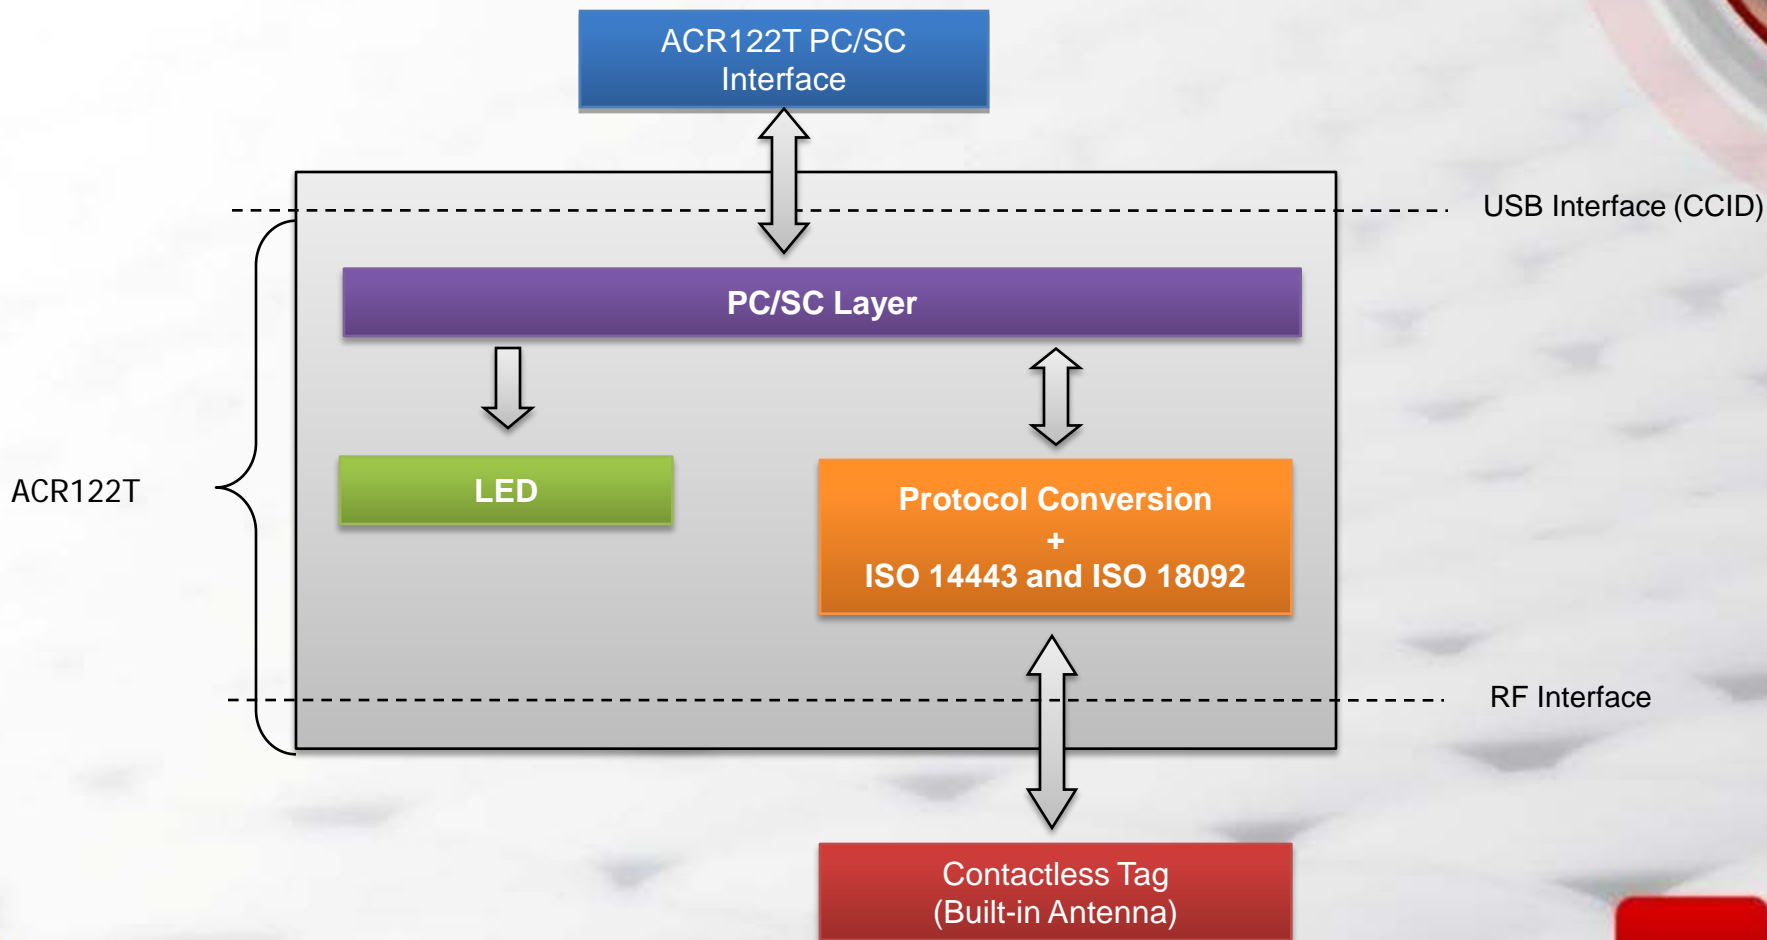

## Trendy and Compact Design

With its compact and slim casing, ACR122T allows for great portability and easy integration into fast-paced environments.

- ACR122T is built based on ISO 14443 and ISO 18092
- Supports FeliCa and NFC tags
- Suitable for different applications on various NFC environments

# ACR122T Architecture