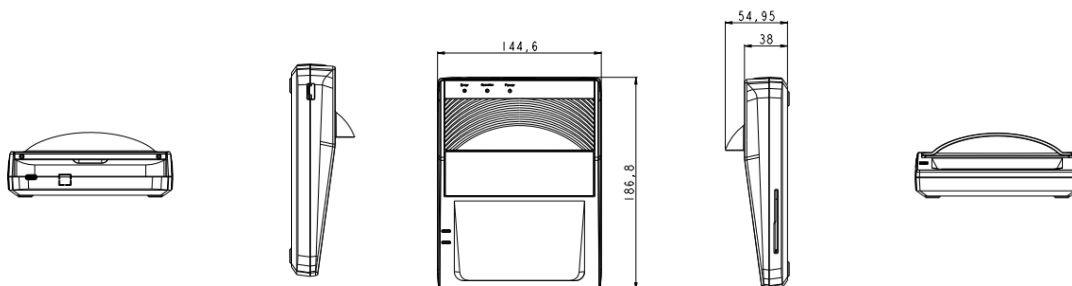

Physical Characteristics	
Dimension (L x W x H)	186.8 mm × 144.6 mm × 54.9 mm
Weight	358 g (AIR60U-A1) 372 g (AIR60U-A2)
USB Cable length	1 m (detachable)
Host Interface	
Protocol	USB
Connector Type	USB Type-C (power + data)
Speed	USB 2.0 full speed (12Mbps)
Supply Voltage	5VDC
Current Consumption	700mA (AIR60U-A1) 1A (AIR60U-A2)
Expansion Port	1 × USB Type-A
Firmware Upgrade	Supported
Peripherals	
LED	5 x LED as operation indicators
Buzzer	1 built-in buzzer
Operating Conditions	
Temperature	–10°C to +50°C
Humidity	Max. 95% (non-condensing)
Compliances	
Standards	ICAO DOC 9303, USB CCID, PC/SC
Regulatory / Environmental	CE, FCC, RoHS, REACH
Library & Tool	
Library	CT-API
Tool	Software Development Kit
Supported OS	
OS	Windows®, Linux®
Model/Part Number	
Without QR Code scanner	AIR60U-A1
With QR Code scanner	AIR60U-A2

MECHANICAL SPECIFICATION

Unit: mm

About ACS

Advanced Card Systems Ltd. (ACS), founded in 1995, is Asia Pacific's top supplier and one of the world's top 3 suppliers of PC-linked smart card readers. ACS is the winner of the Product Quality Leadership Award for Smart Card Readers from Frost & Sullivan. ACS was listed in Forbes Asia's "Best Under a Billion" list for several years, an inter-industry list comprised of 200 top-performing publicly listed companies in the Asia-Pacific, with sales between US$5 million and US$1 billion. ACS develops a wide range of high-quality smart card reading/writing devices, smart cards and related products and distributes them to over 100 countries worldwide.

Click [here](#) for Sales Enquiry

Tel: +852-2796-7873

Fax: +852-2796-1286